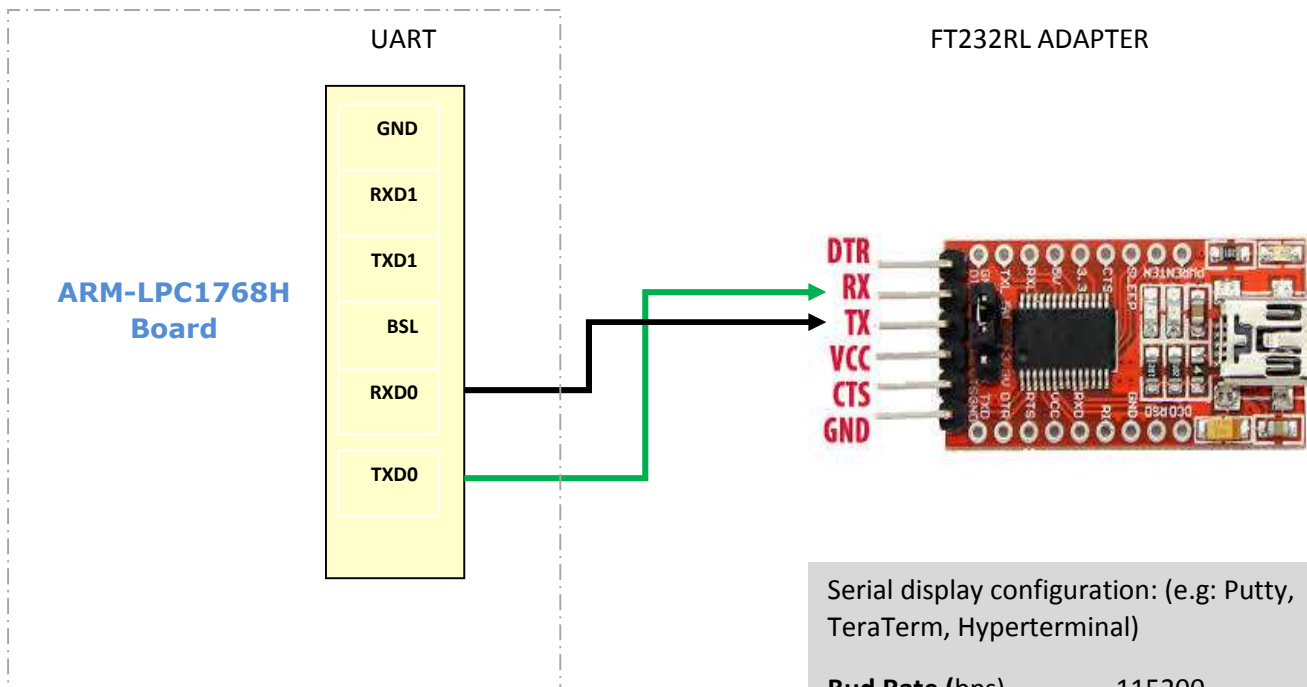

PC Communication over serial communication

Serial display configuration: (e.g: Putty, TeraTerm, Hyperterminal)

Bud Rate (bps)	115200
Data bit	8
Parity	No parity
Stop bit	1
Flow Control	No

Download Links: <http://www.chiark.greenend.org.uk/~sgtatham/putty/download.html>